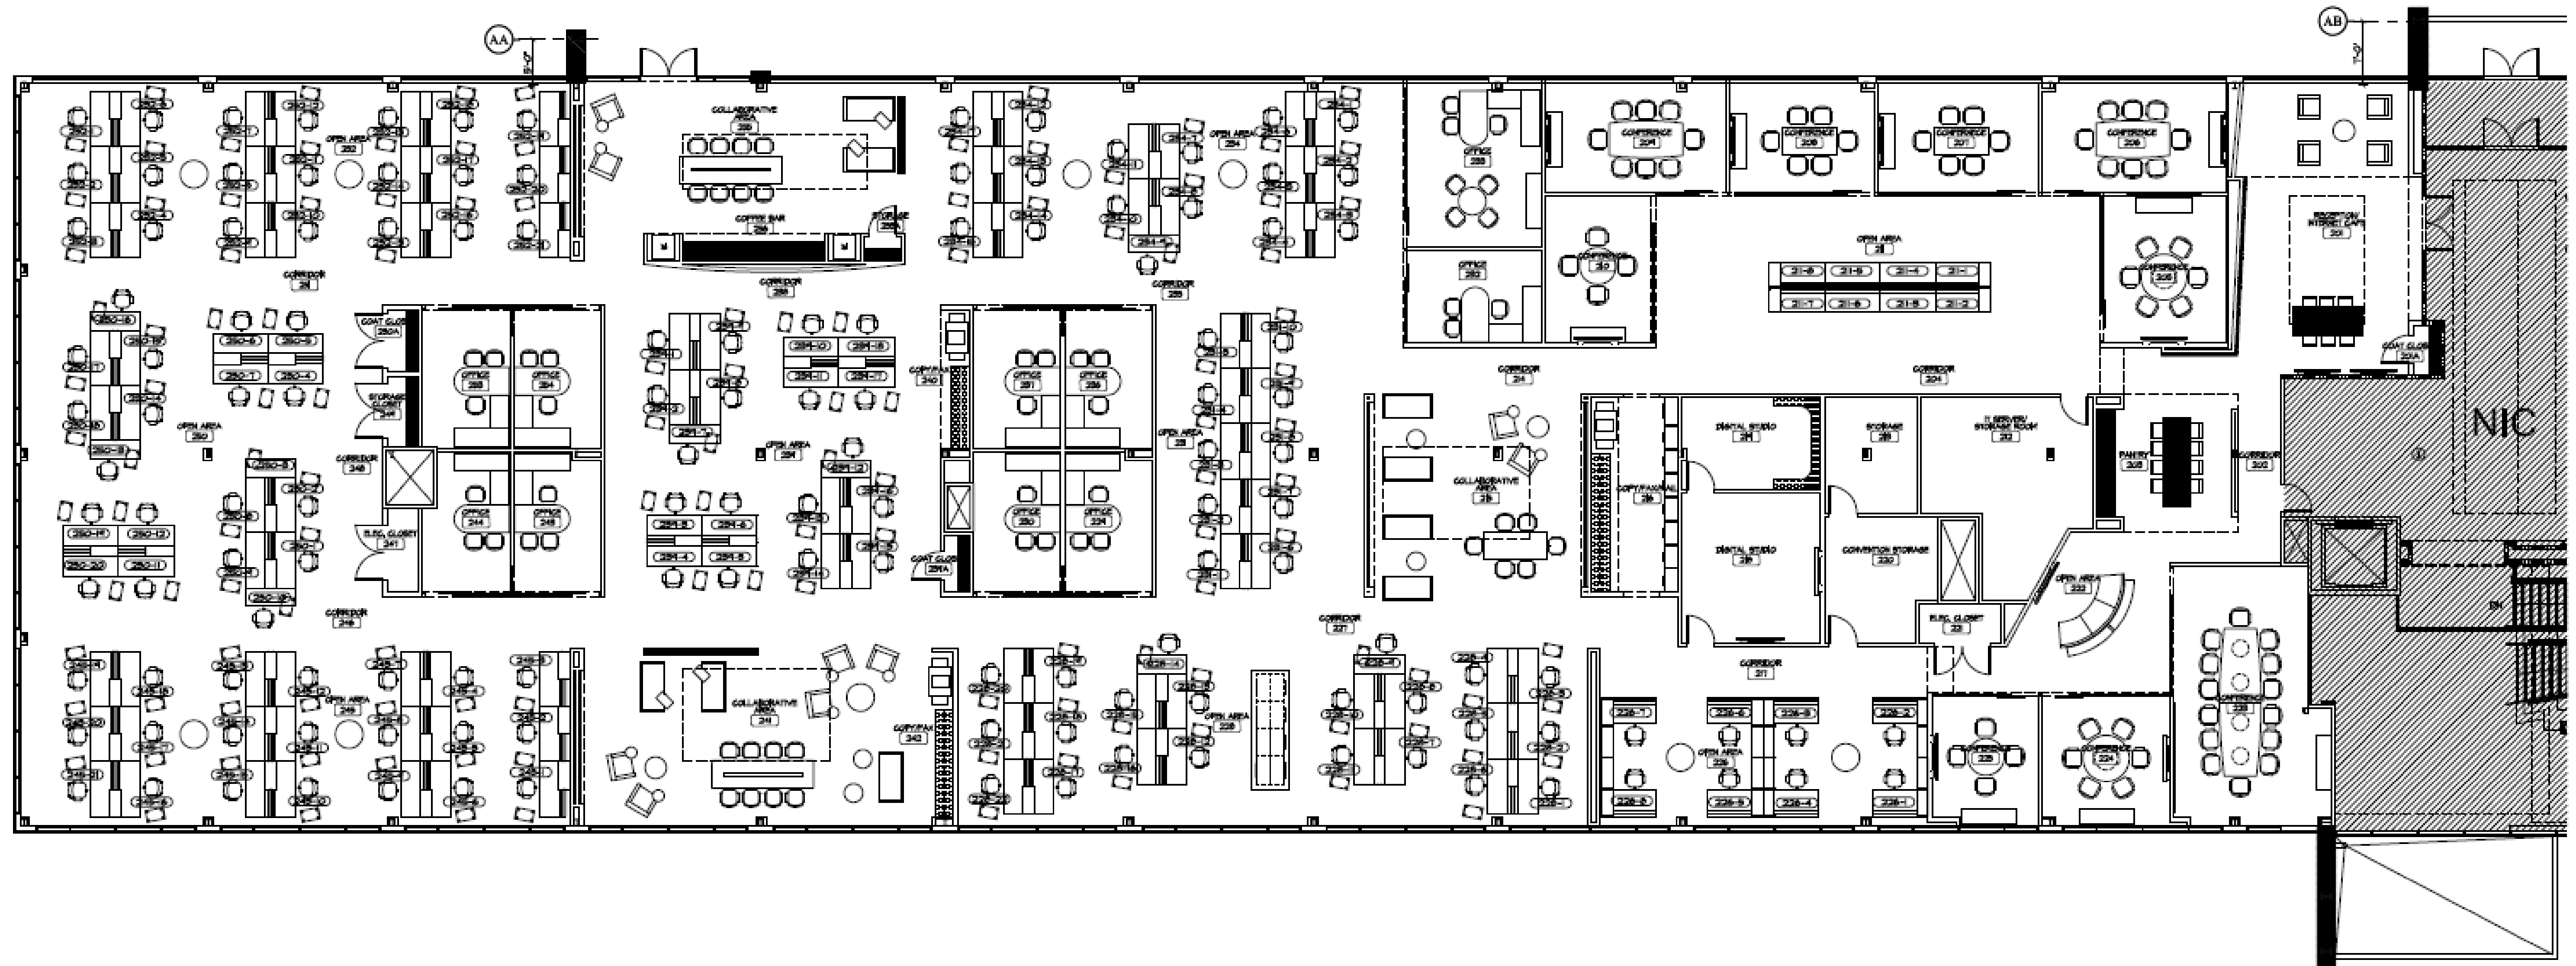

ArborRidge

www.arborridgecampus.com

ArborRidge II
72 E. Swedesford Road, Malvern
2nd Floor - 23,582 s.f.

Whitney Hunter
Senior Vice President
+1 610 249 2261
whitney.hunter@jll.com

Chris Werner
Executive Vice President
+1 610 249 2265
chris.werner@jll.com