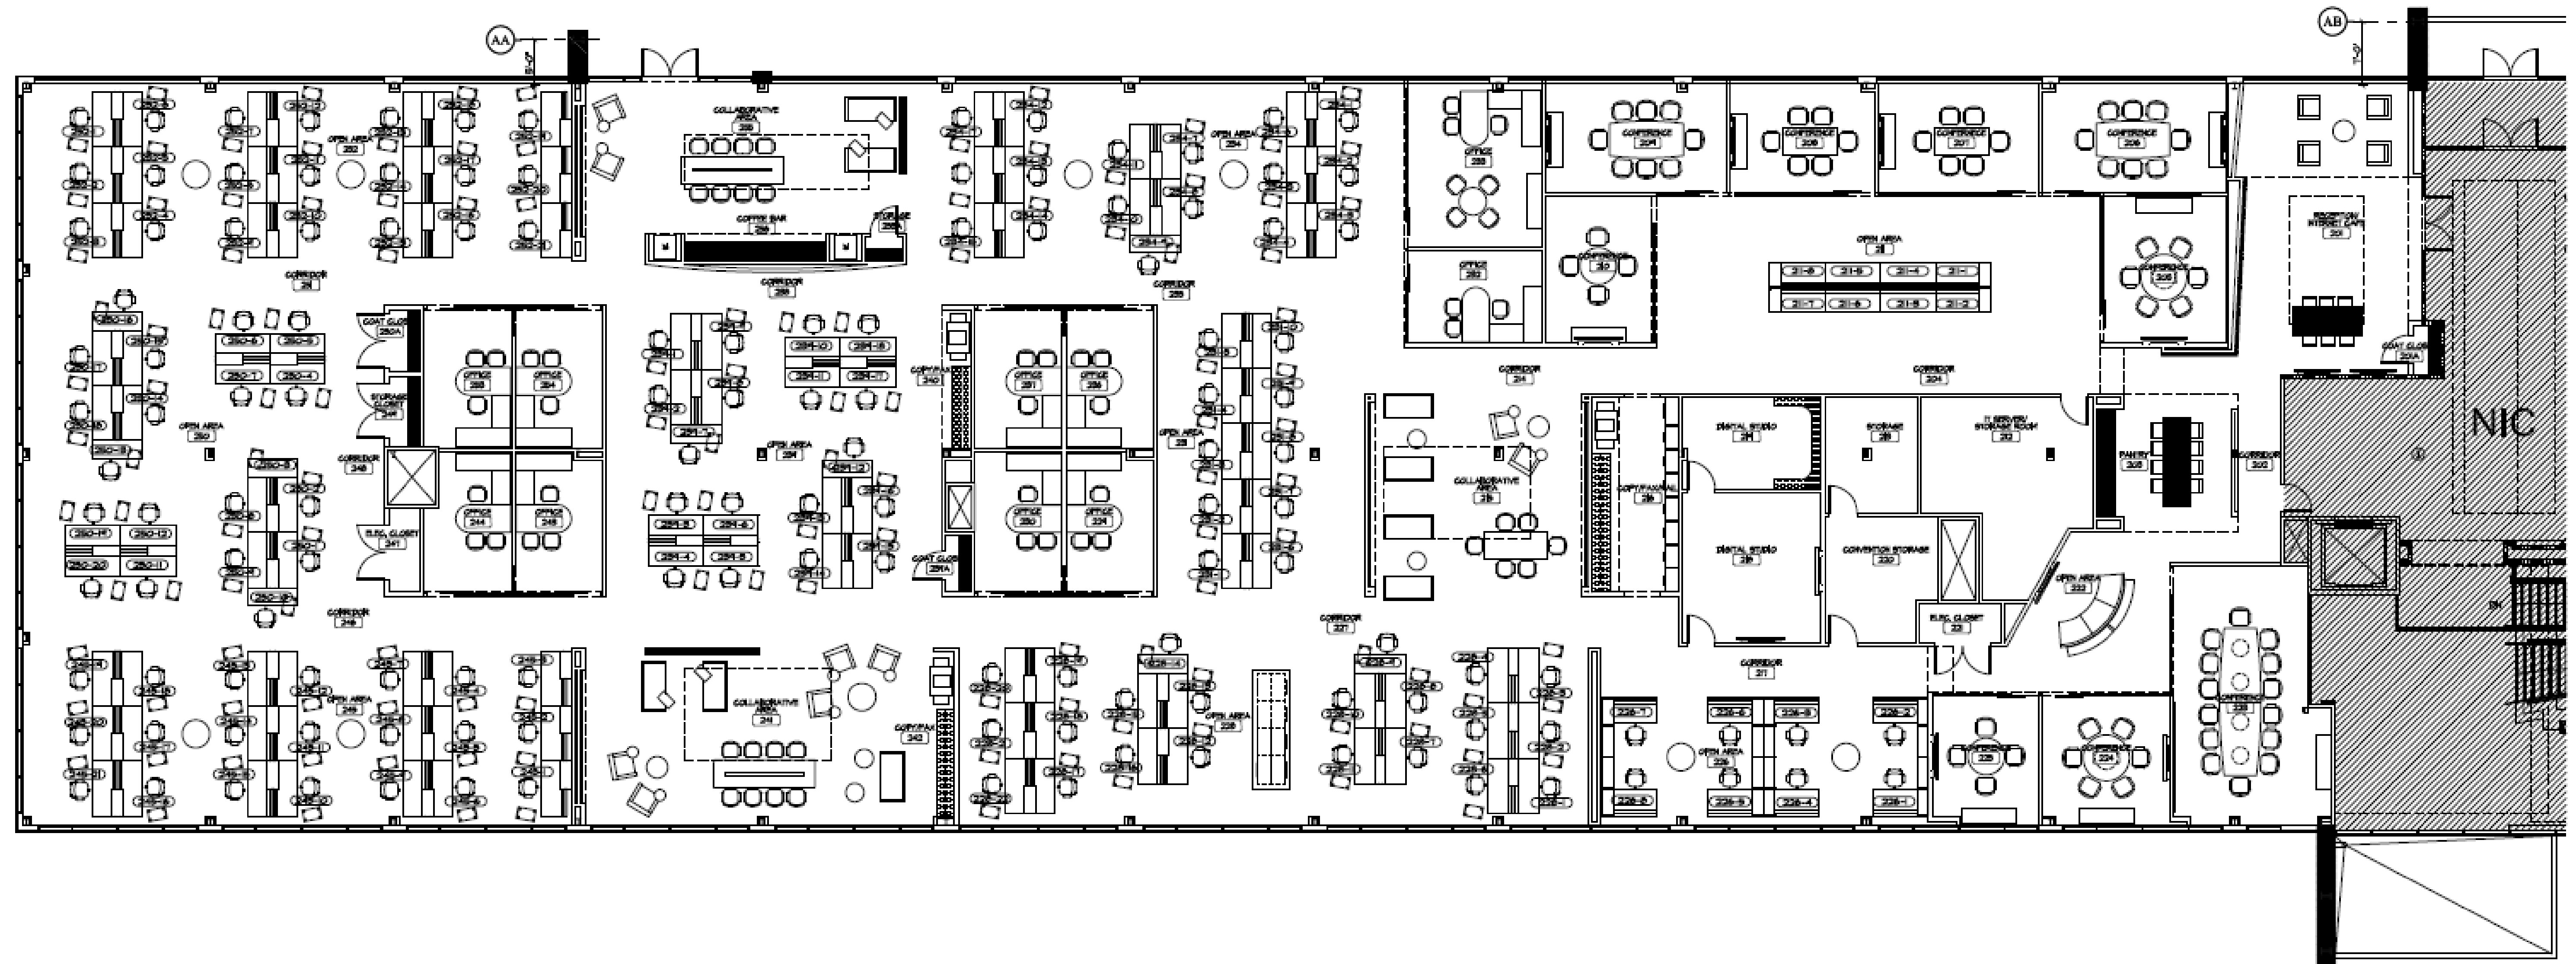

ArborRidge

www.arborridgecampus.com

ArborRidge II
72 E. Swedesford Road, Malvern
2nd Floor - 23,582 s.f.
Available 12/1/2022

Whitney Hunter
Senior Vice President
+1 610 249 2261
whitney.hunter@jll.com

Chris Werner
Executive Vice President
+1 610 249 2265
chris.werner@jll.com