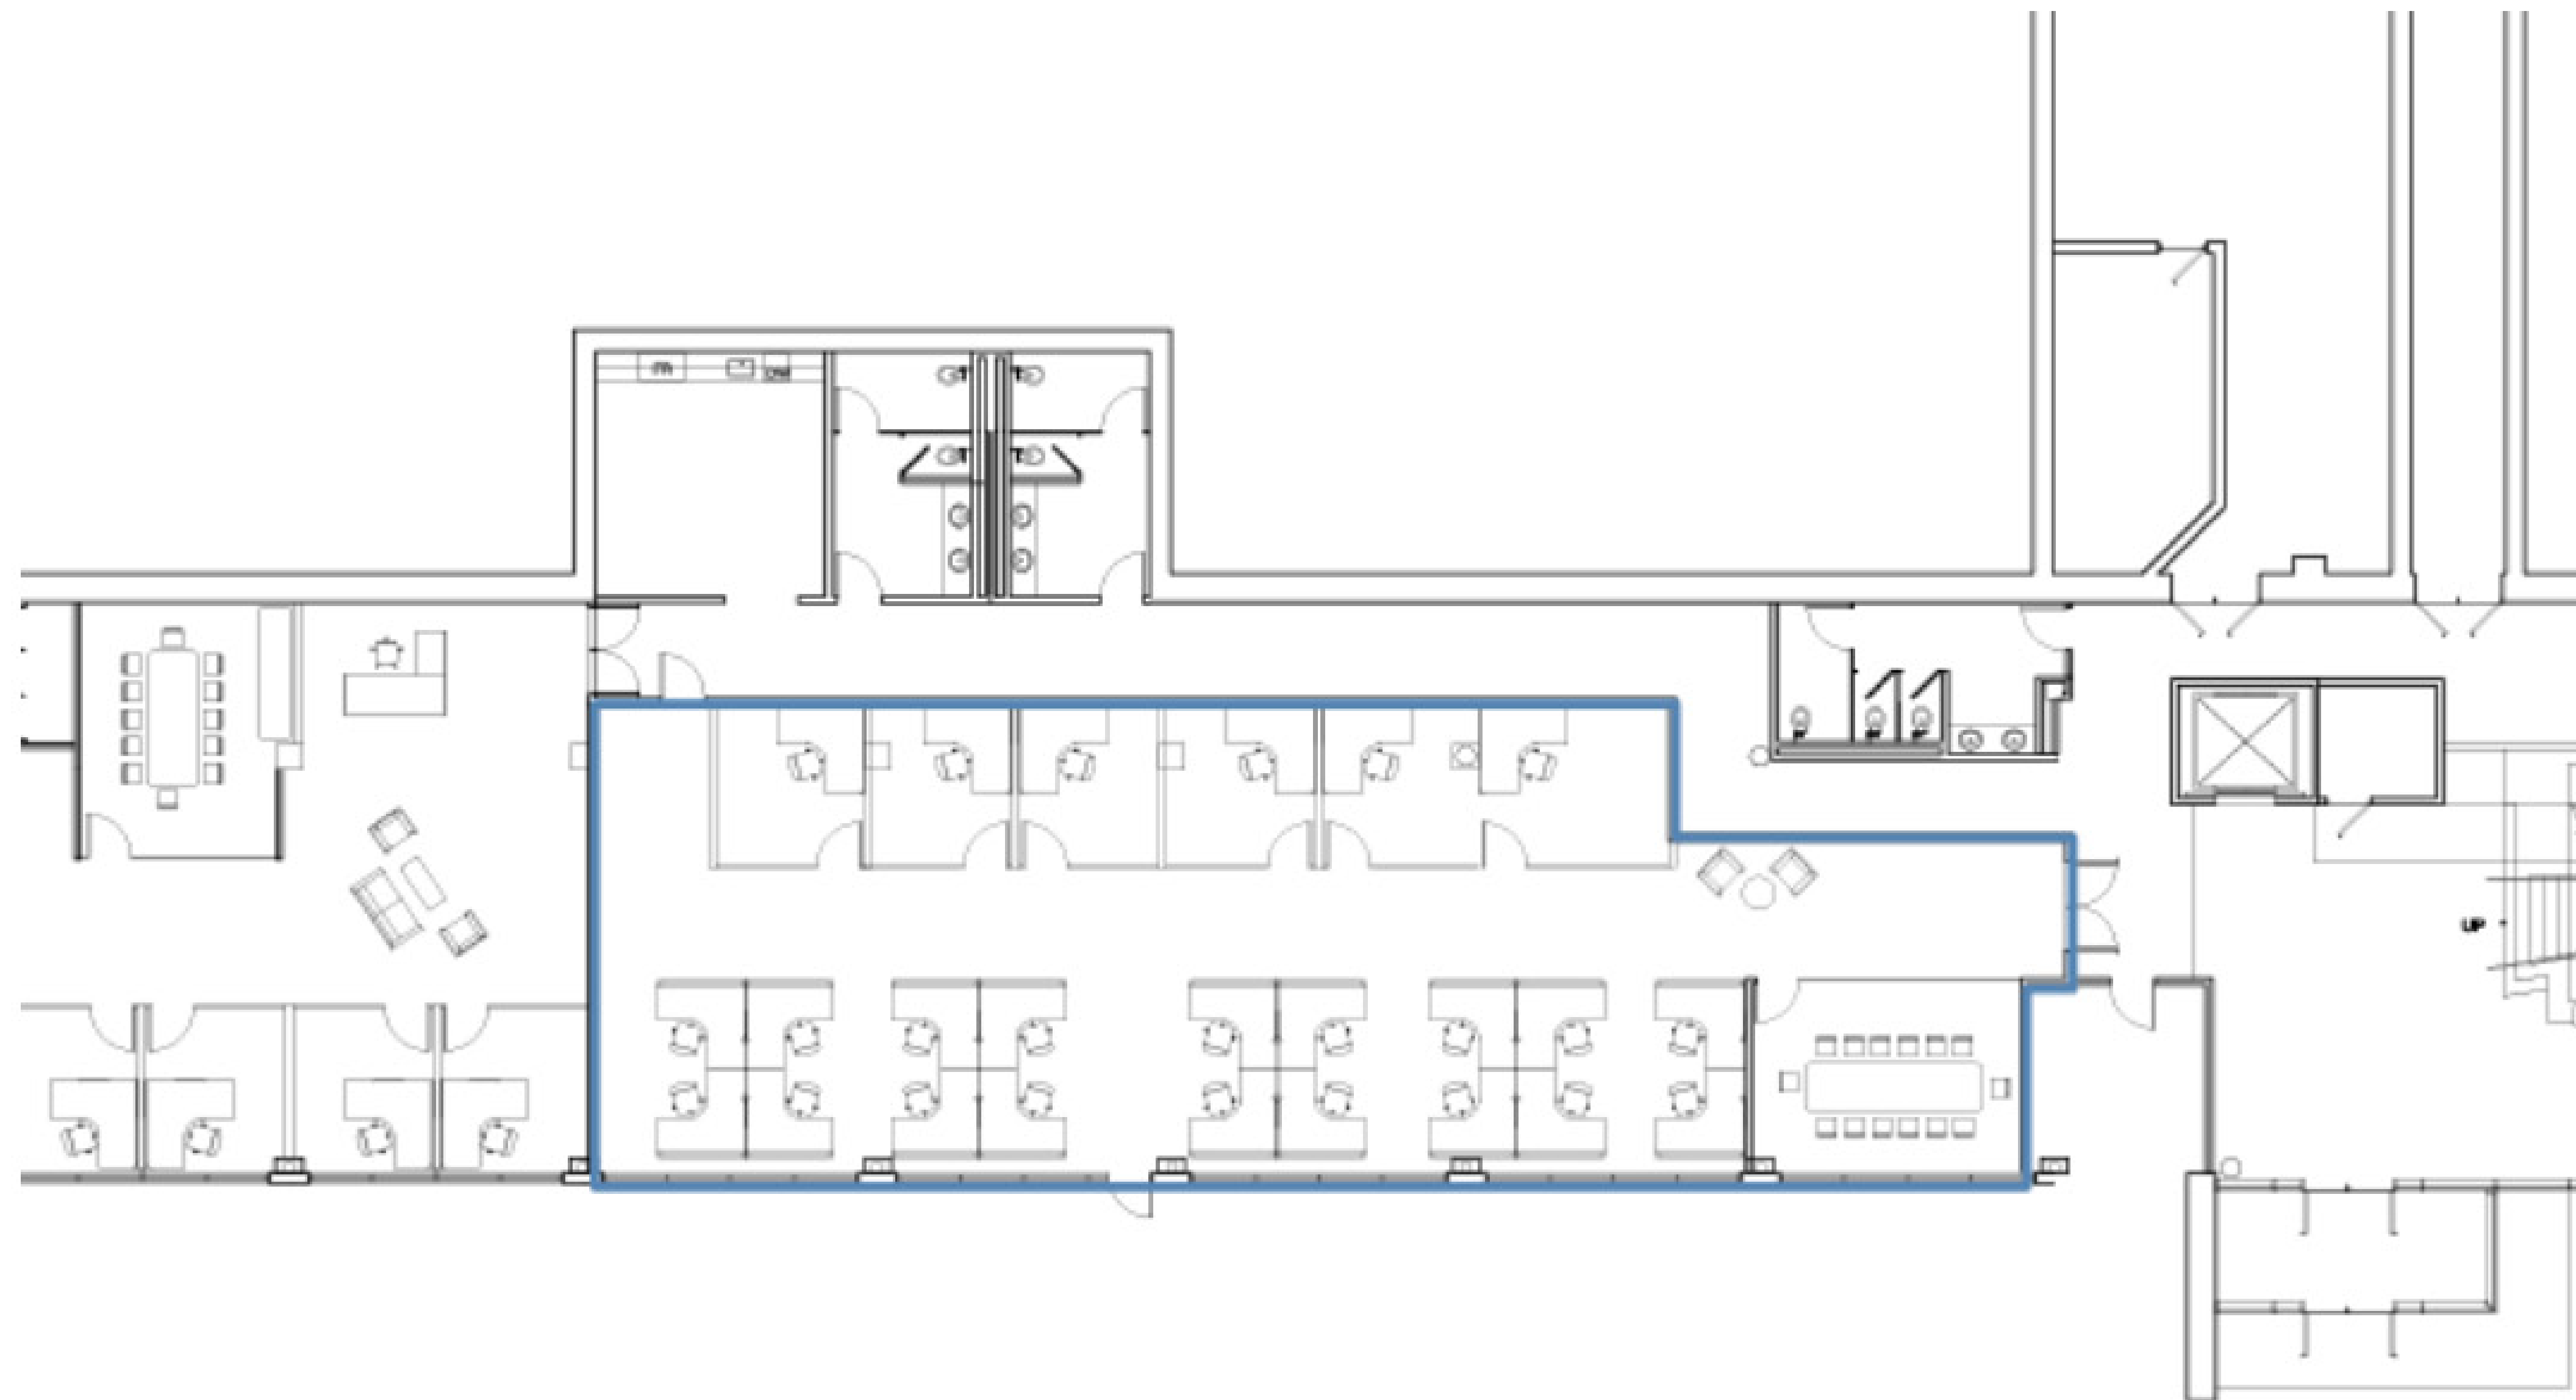

ArborRidge

www.arborridgecampus.com

ArborRidge II
72 E Swedesford Road, Malvern
1st Floor - 3,351 s.f.

Whitney Hunter
Senior Vice President
+1 610 249 2261
whitney.hunter@jll.com

Chris Werner
Executive Vice President
+1 610 249 2265
chris.werner@jll.com